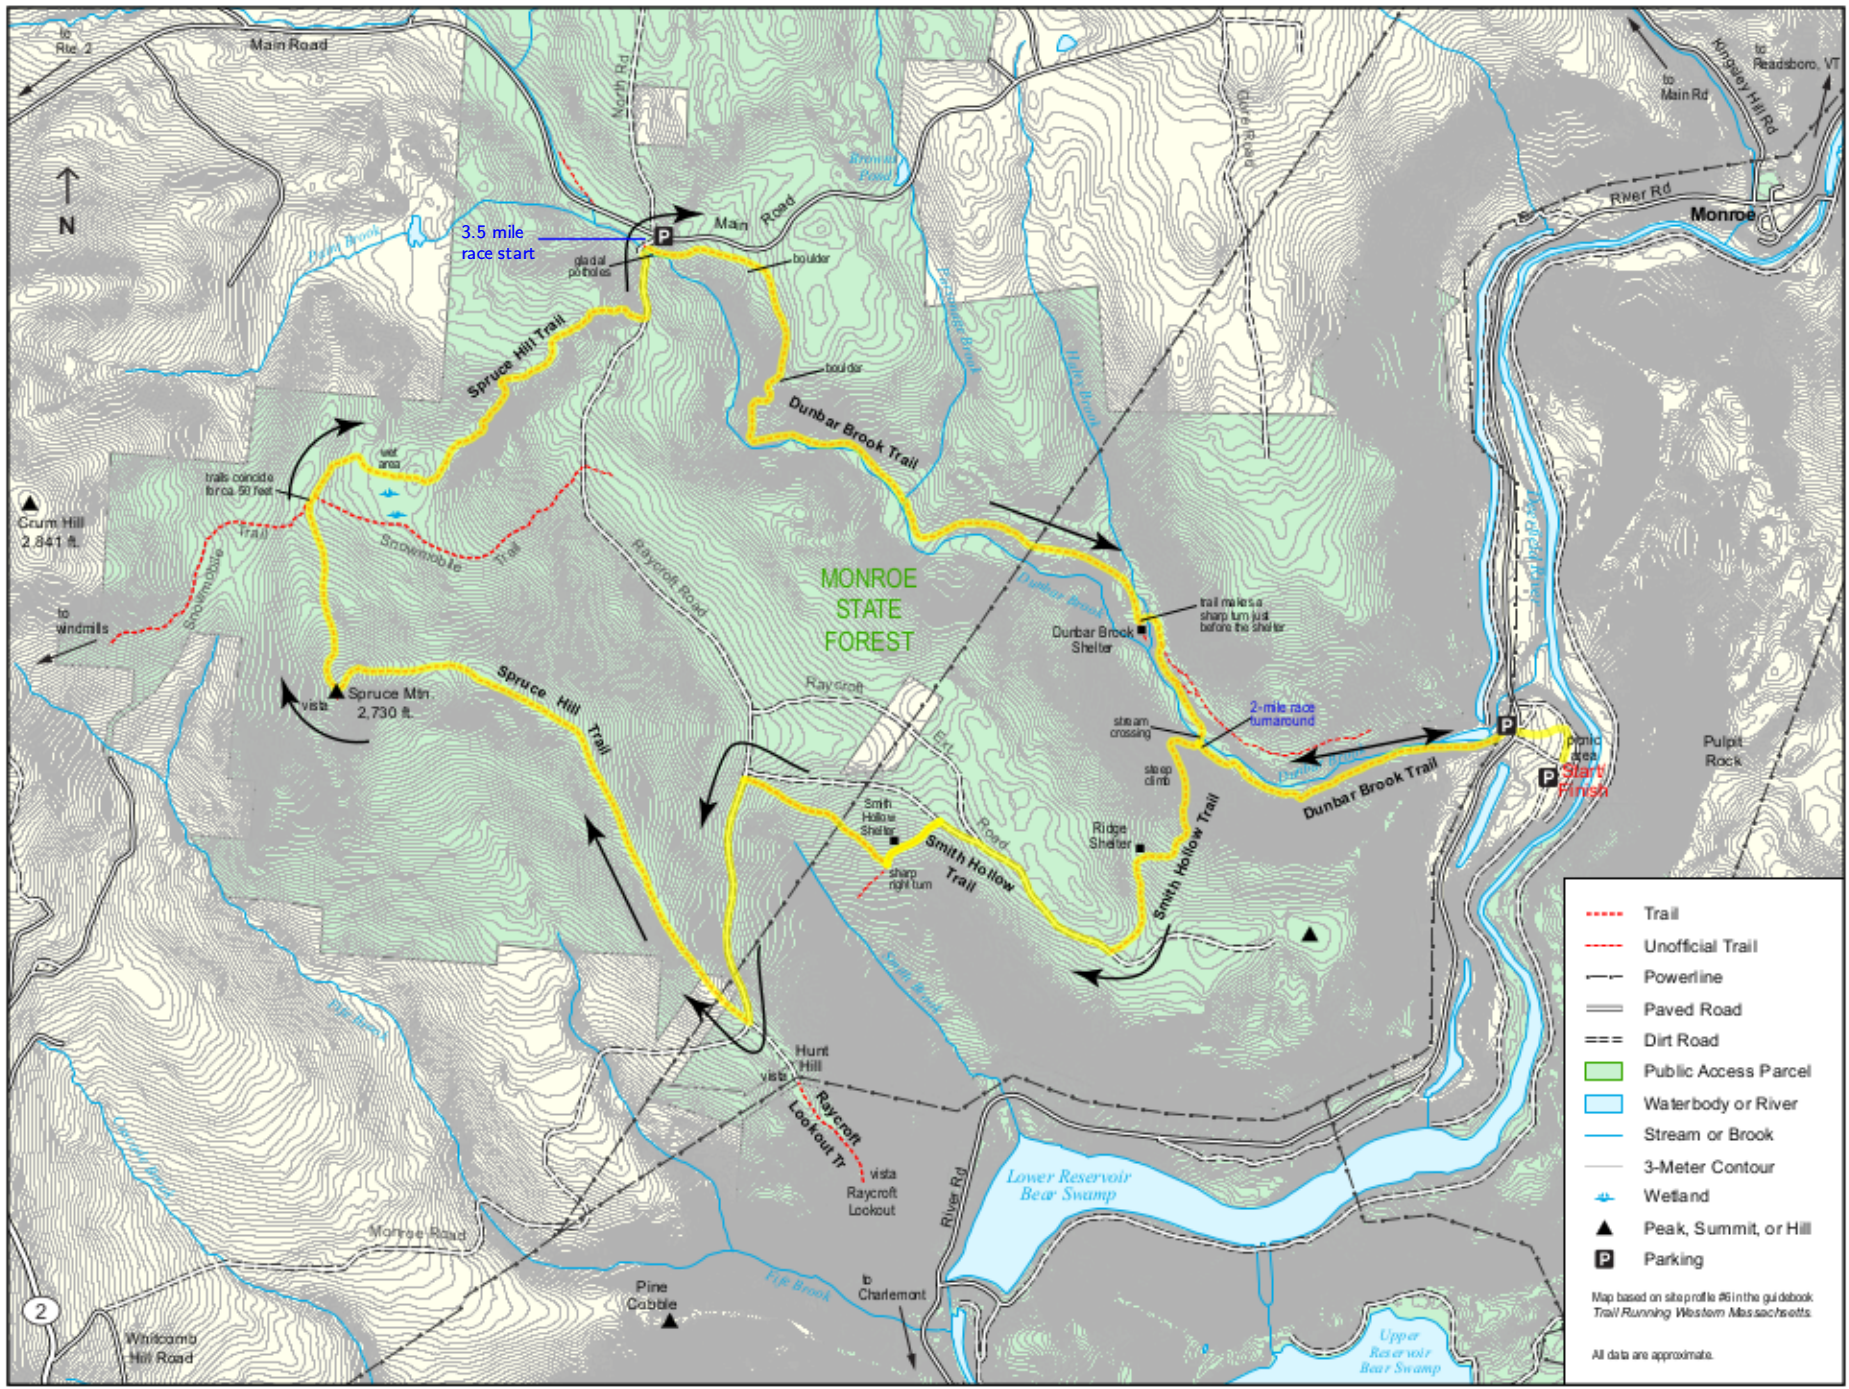

Monroe-Dunbar Brook Trail Race Course Map

Scale = 1:28,000

Map produced October 2017 by Ben Kimbal